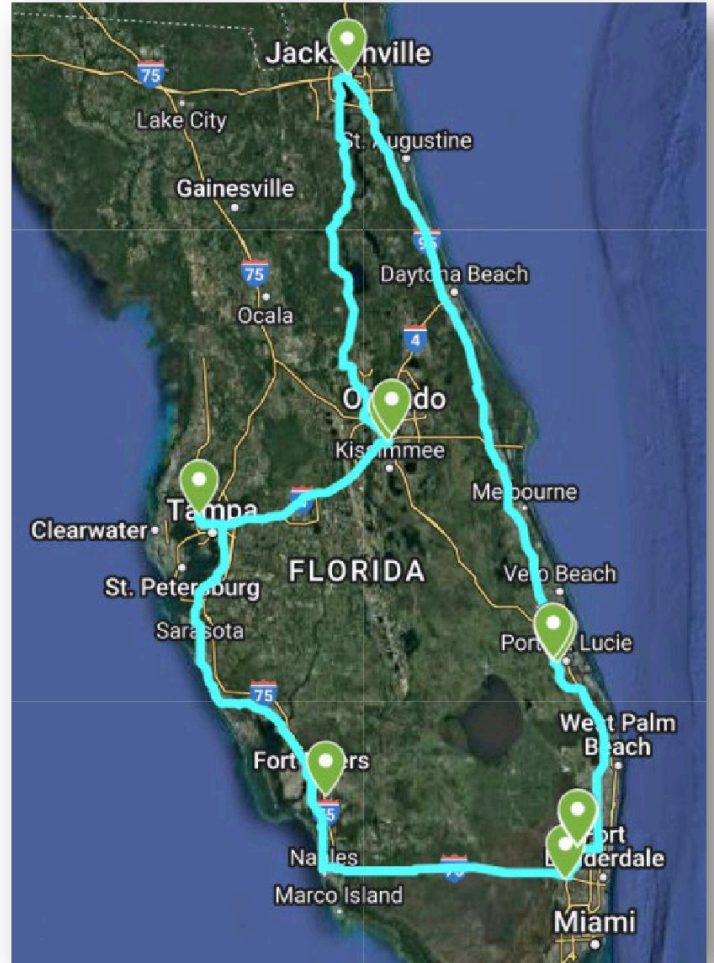

About Blue Stream Fiber

Trusted Florida Provider for 45 Years

Blue Stream Fiber is a trusted Florida provider of Fiber-to-the-Home solutions with over 45 years of experience. As a state-wide telecommunications company with 150,000 homes in Florida, we cater specifically to HOAs and COAs to bring tailored fiber-to-the-home solutions to meet their community's needs.

- Whole Home Resident Managed WiFi
- Speeds up to 10 Gigs
- Blue Stream Fiber TV, powered by TiVo and Google Android
- Home phone service

Exceptional, Localized Customer Care

Our 100% Florida-based support staff offers fast and reliable customer support dedicated to same day in-home support.

In addition to standing behind our great products and services we supplement them with great customer support. The average speed of answer for our dedicated Fiber Service Team is 1 minute or less and 100% of our agents are based in Coral Springs, Port St. Lucie and Orlando, Florida. Our Technical Support Team is available to assist with any technical issues 24 hours a day, 365 days a year.

Communities across Florida trust Blue Stream Fiber to stay connected with our statewide 400G ring